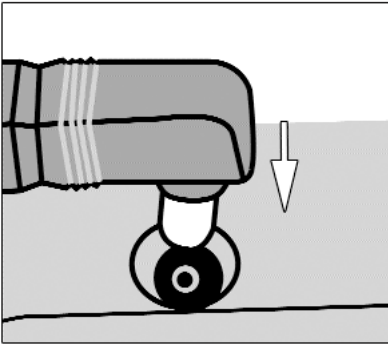

Step 2:

Connect the selected Smart Tip to the end of the output cable. The arrows on the two pieces should meet.

Step 3:

Insert the other end of the output cable into the output port of the battery.

Step 4: