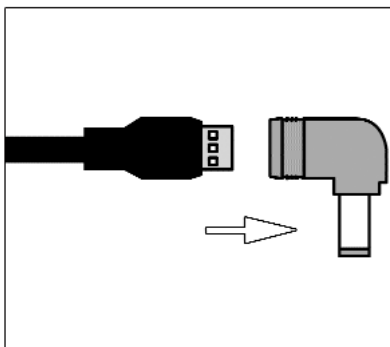

Step 2:

Connect the selected Smart Tip to the end of the output cable. The arrows on the two pieces should meet.

Step 3:

Insert the other end of the output cable into the output port of the battery.

Step 4: