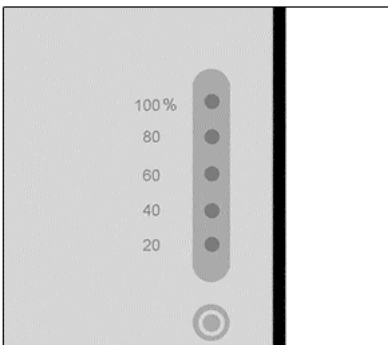

Step 3:

Let the Universal Laptop Battery charge for approximately three hours until fully charged. When normal charging is in progress the LEDs on the fuel gauge will display a green blinking signal. When all of the LED's display a constant green signal the battery is fully charged (*refer to "Reading the Fuel Gauge" section for more information on fuel gauge operation*). **The battery will not charge when the output cable is connected to the laptop.**